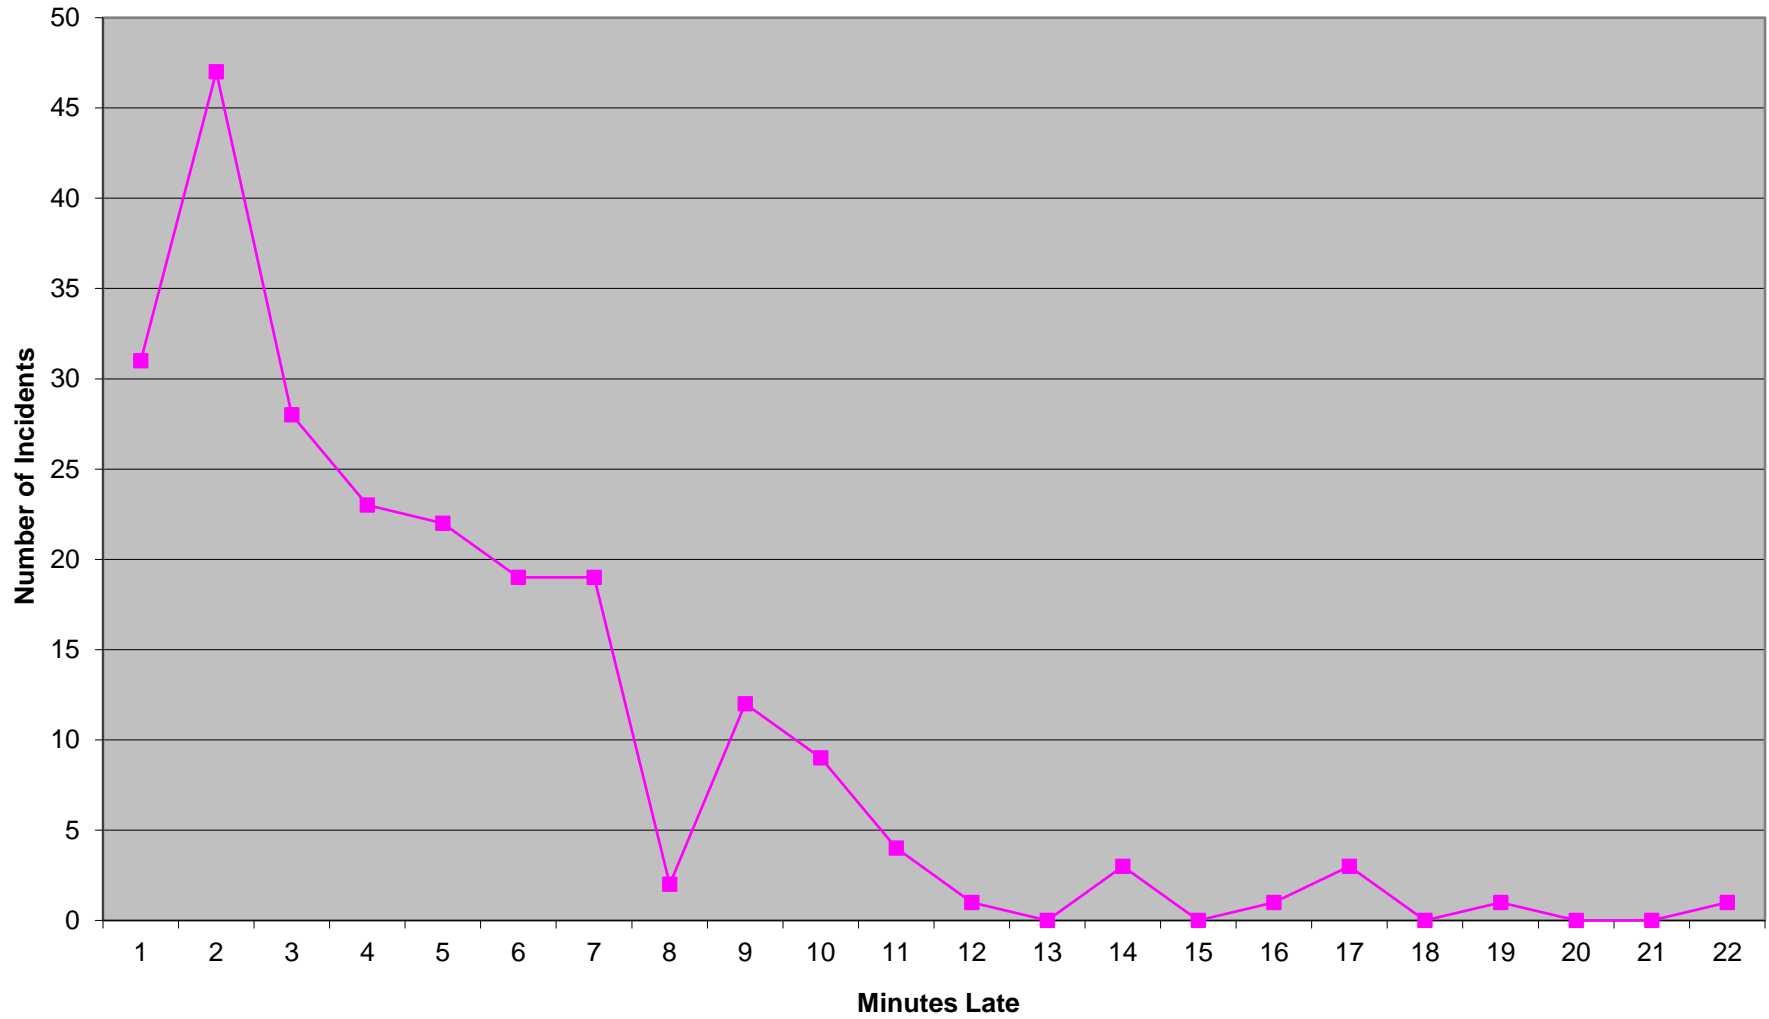

Eastern Division Priority 1 Late Calls February 2016

**Western Division Priority 1 Late Calls
February 2016**

Edmond Priority 1 Late Calls February 2016