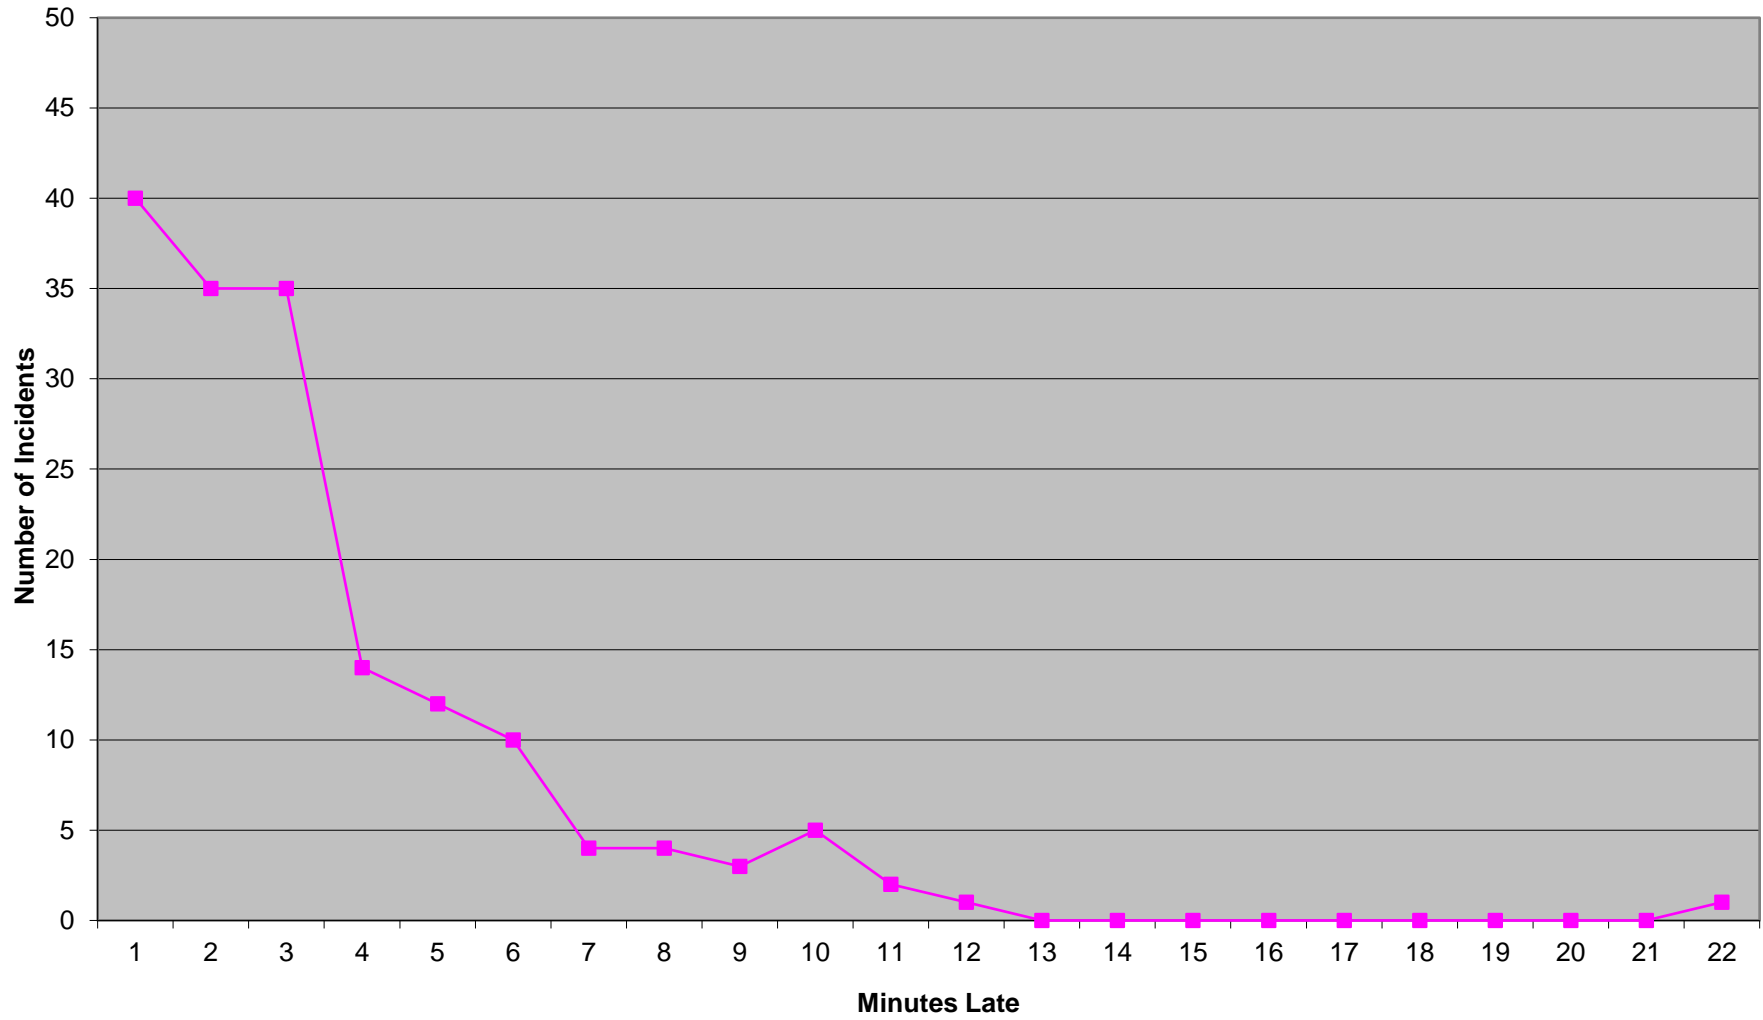

Eastern Division Priority 1 Late Calls February 2016

**Western Division Priority 1 Late Calls
February 2016**

Edmond Priority 1 Late Calls February 2016